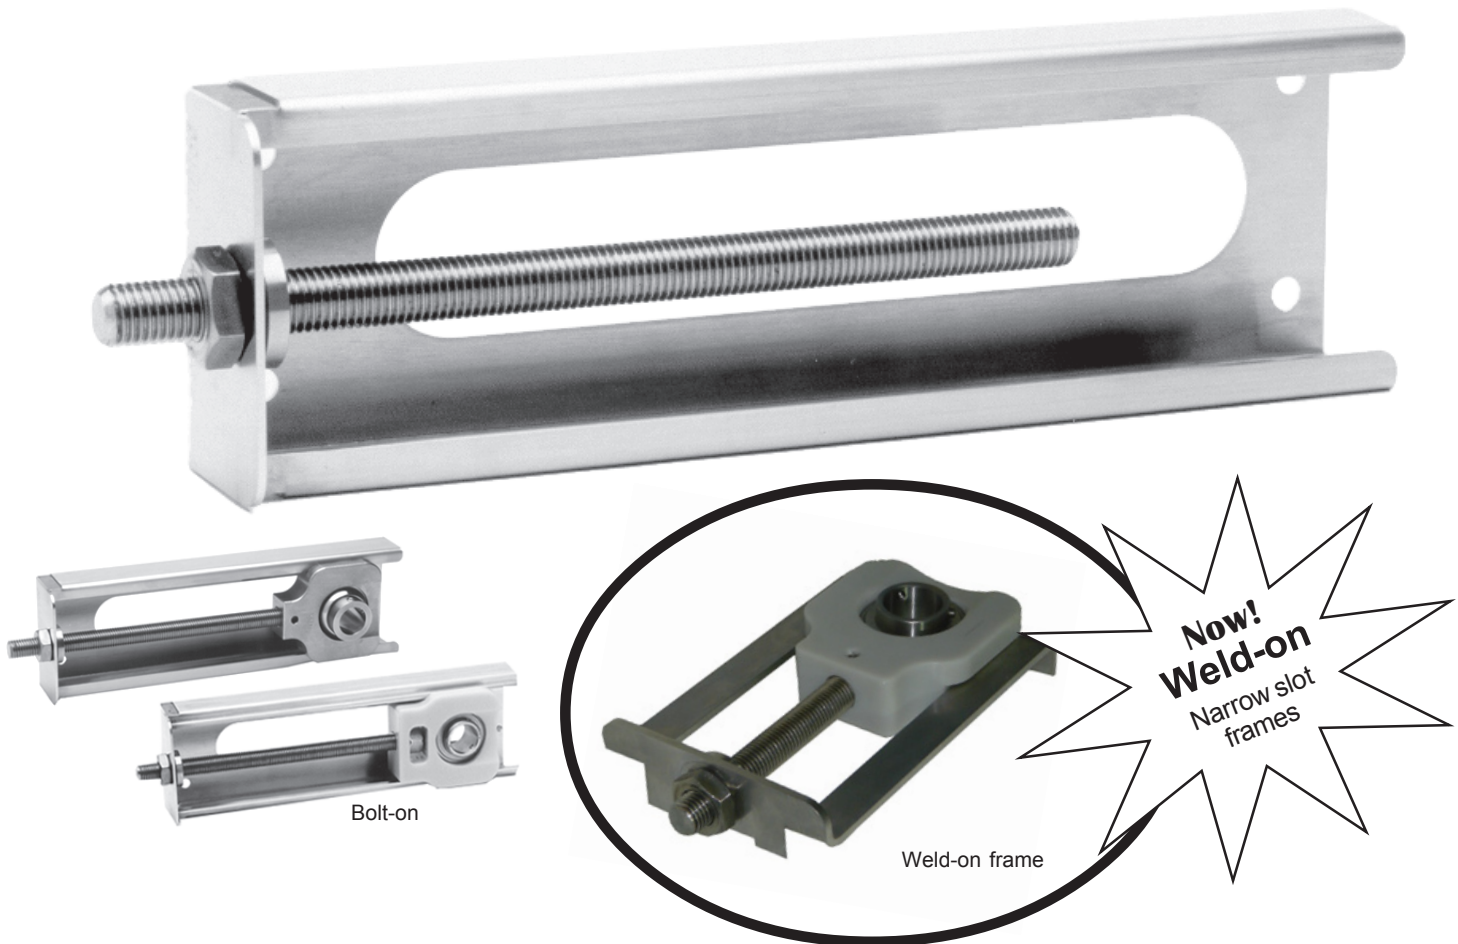

STAINLESS TAKE-UP FRAMES

Stainless Steel Take-Up Frames available off the shelf

- Sanitary
- 300 series stainless for maximum corrosion resistance
- Industry interchangeable
- Wide and narrow slot (weld-on only narrow slot)
- Immediate availability for most sizes